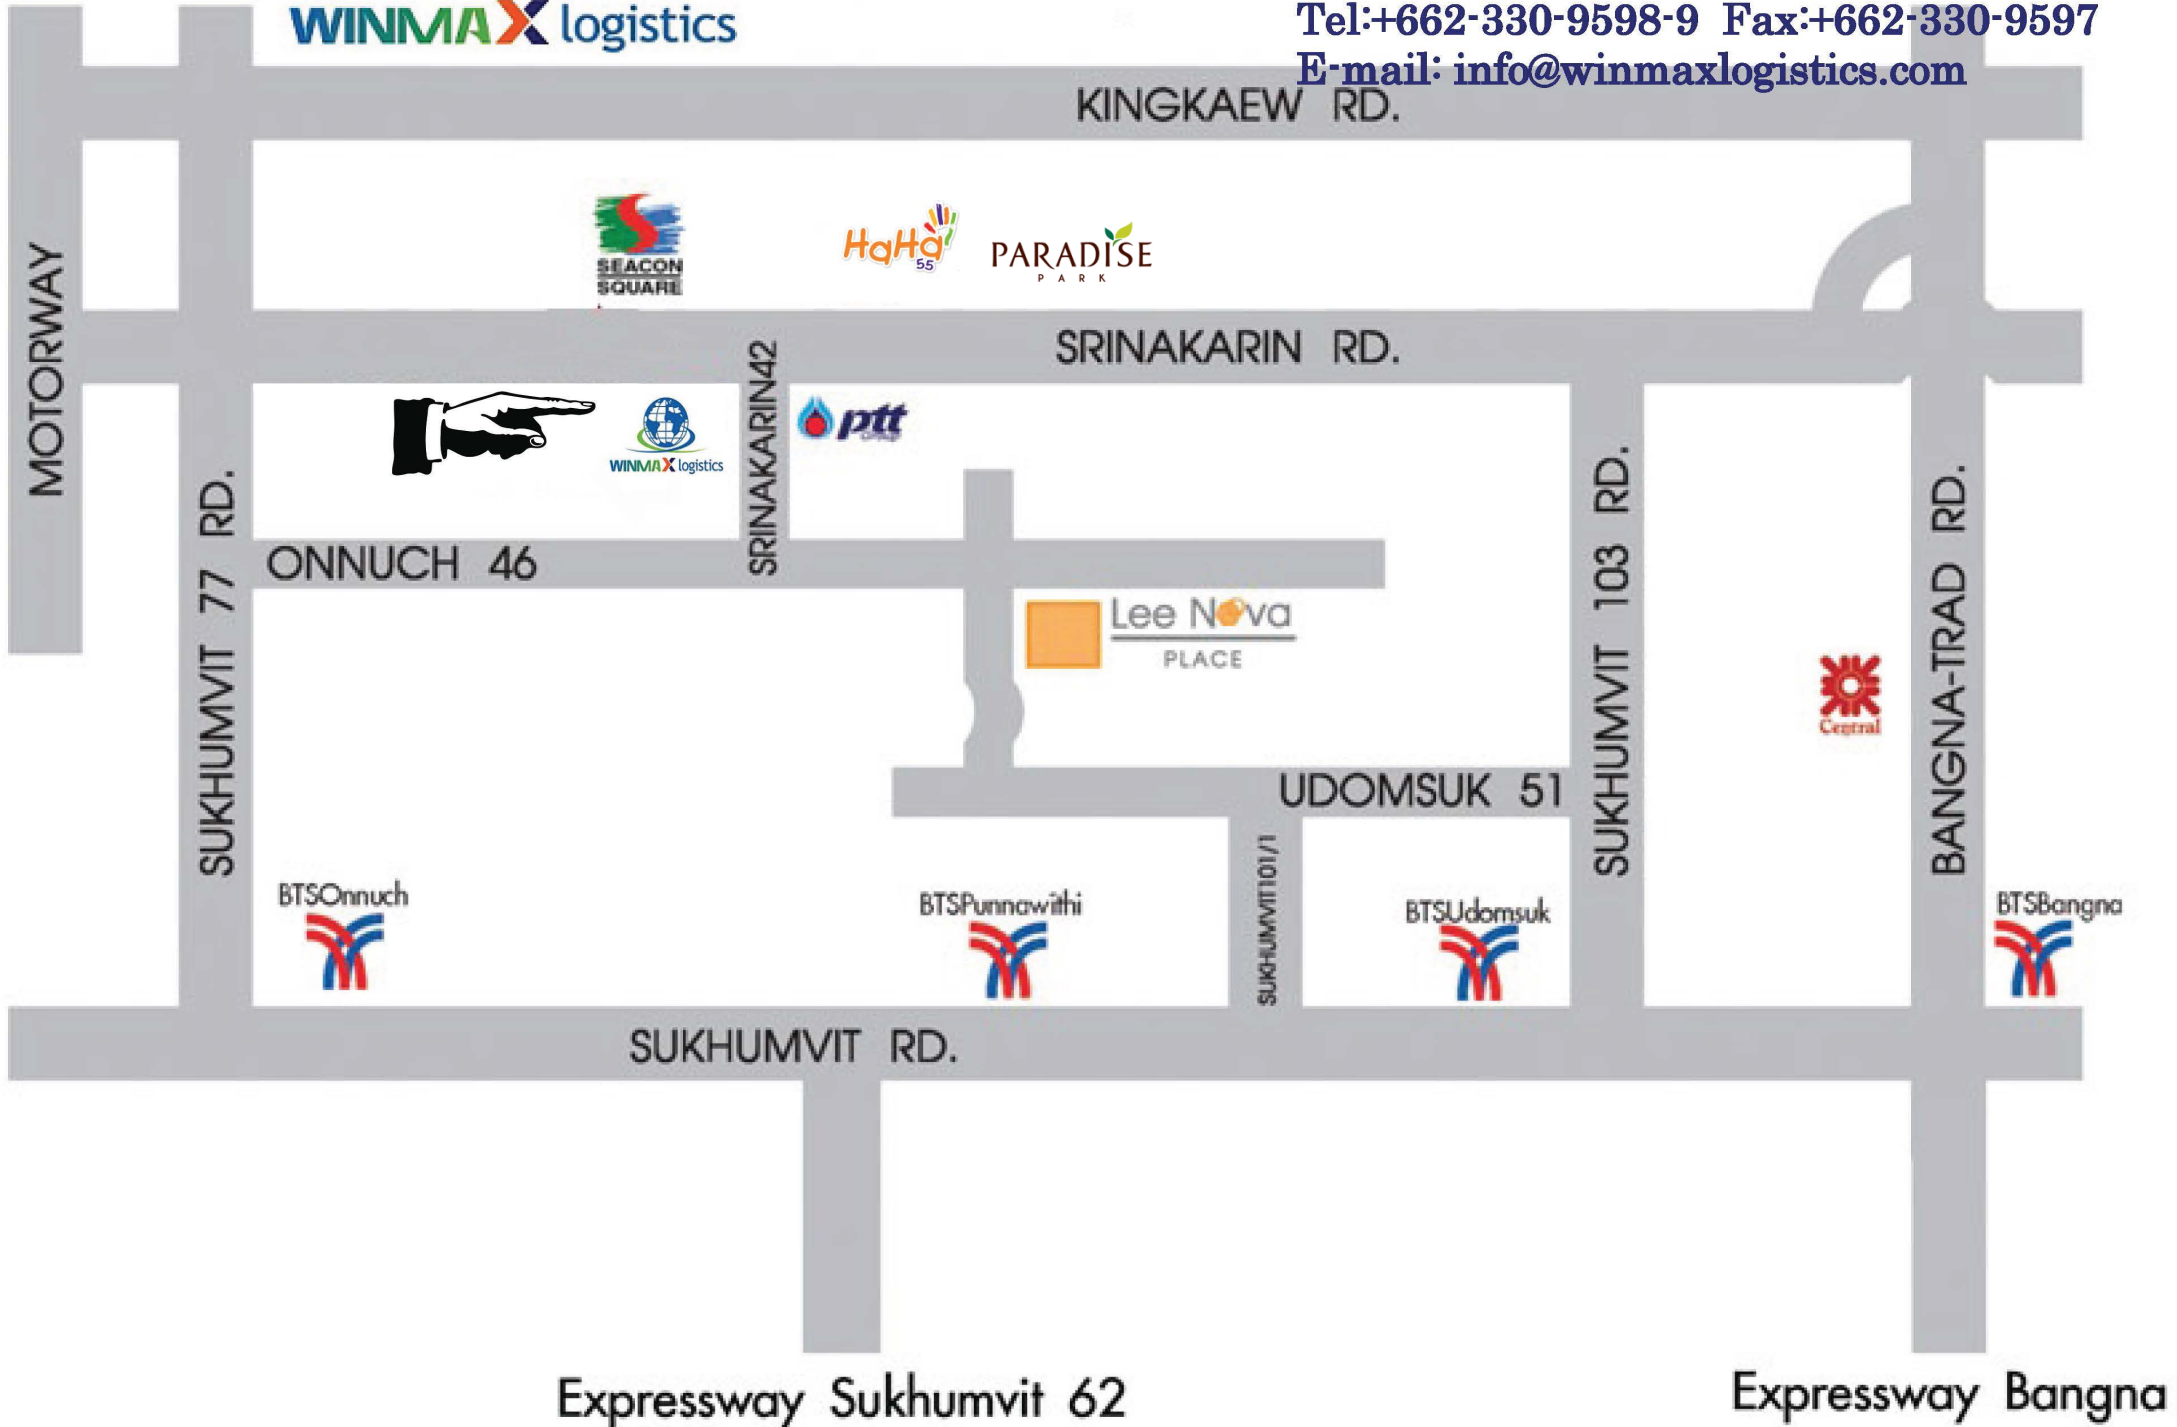

**WINMAX** logistics

# MAP

**WINMAX LOGISTICS CO., LTD.**  
80 BM Building, 6th Floor, Srinakarin Rd.,  
Nhongbon, Pravet, Bangkok 10250 Thailand  
Tel:+662-330-9598-9 Fax:+662-330-9597  
E-mail: [info@winmaxlogistics.com](mailto:info@winmaxlogistics.com)

Expressway Sukhumvit 62

Expressway Bangna